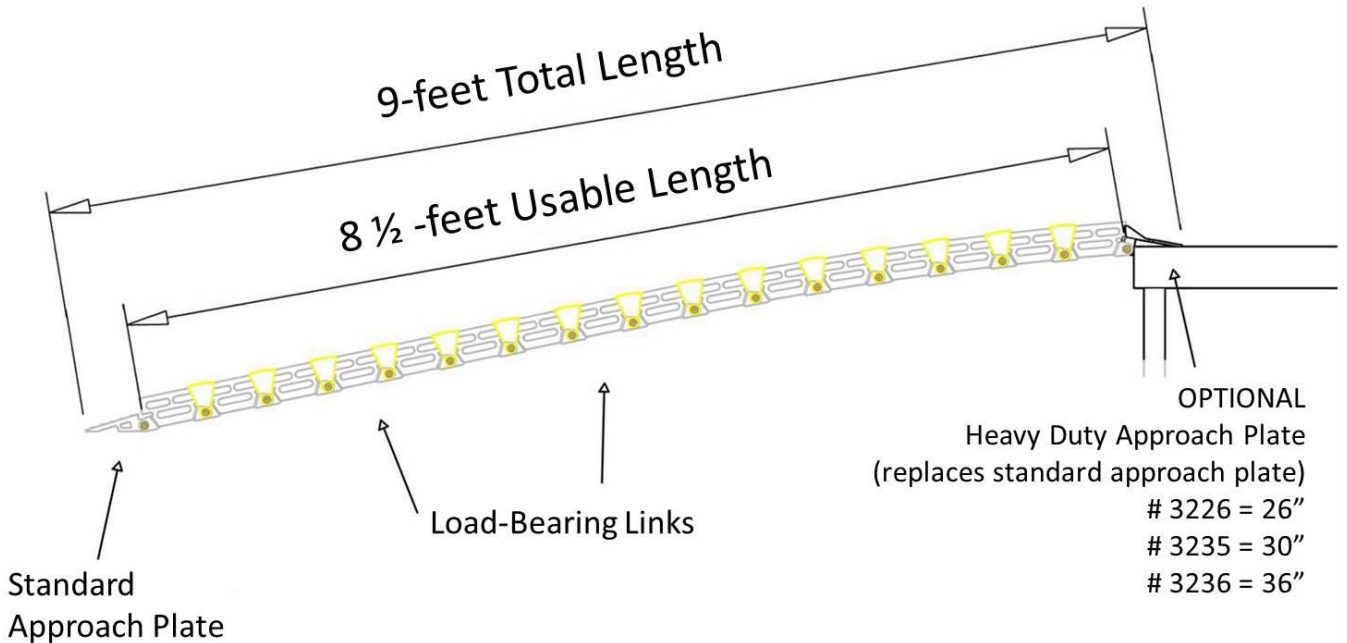

# Roll-A-Ramp® Standard Approach Plate Application

Each link = 6 inches

# Roll-A-Ramp® Heavy Duty Approach Plate Application

Each link = 6 inches

**Service Hotline: +65 6336 4036**

**Mobile: +65 978 61309**

**Email: [greca@singnet.com.sg](mailto:greca@singnet.com.sg)**

**Address:**