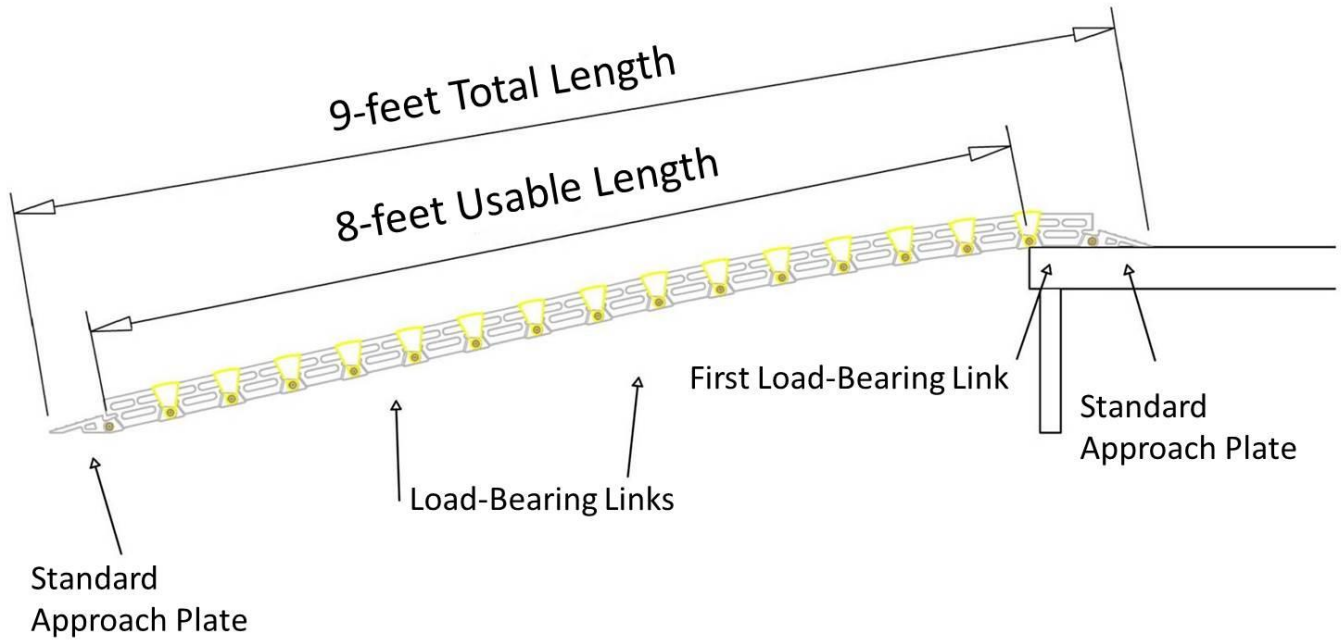

# Roll-A-Ramp® Standard Approach Plate Application

Each link = 6 inches

# Roll-A-Ramp® Heavy Duty Approach Plate Application

Each link = 6 inches

**Service Hotline: +65 6336 4036**

**Mobile: +65 978 61309**

**Email: [greca@singnet.com.sg](mailto:greca@singnet.com.sg)**

**Address:**